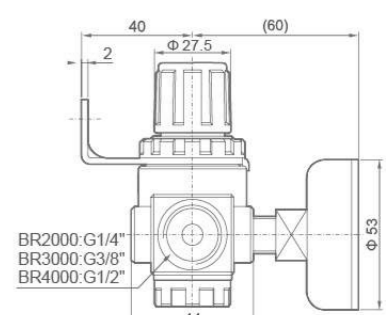

Overall Dimensions

AF Series

AF1500: G1/8"
AF2000: G1/4"

BF Series

BF2000: G1/4"
BF3000: G3/8"
BF4000: G1/2"

AR, BR Series Regulator

BR4000

AR2000

Ordering Code

BR

Series
AR: Small Size
BR: Middle Size

2000

Port Size
1500: G1/8"
2000: G1/4"
3000: G3/8"
4000: G1/2"

Graphic Symbol

Specification

Model	AR1500	AR2000	BR2000	BR3000	BR4000
Operating Fluid	Air				
Port Size	G1/8"	G1/4"	G1/4"	G3/8"	G1/2"
Range of Adjustable Pressure	0.05~0.85MPa				
Max Adjustable Pressure	0.95MPa				
Ensured Pressure Resistance	1.5MPa				
Operating Temperature Range	5~60℃				
Material of Body	Aluminum Die-casting Forming				

Overall Dimensions

AR Series

AR1500: G1/8"
AR2000: G1/4"

BR Series

BR2000: G1/4"
BR3000: G3/8"
BR4000: G1/2"