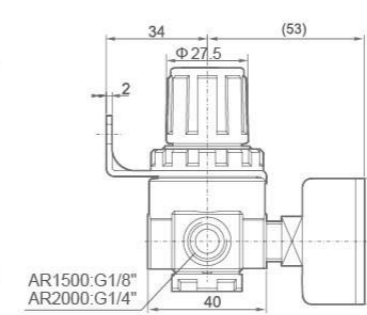

Overall Dimensions

AF Series

AF1500: G1/8"
AF2000: G1/4"

BF Series

BF2000: G1/4"
BF3000: G3/8"
BF4000: G1/2"

AR, BR Series Regulator

BR4000

AR2000

Ordering Code

BR

Series
AR: Small Size
BR: Middle Size

2000

Port Size
1500: G1/8"
2000: G1/4"
3000: G3/8"
4000: G1/2"

Graphic Symbol

Specification

Model	AR1500	AR2000	BR2000	BR3000	BR4000
Operating Fluid	Air				
Port Size	G1/8"	G1/4"	G1/4"	G3/8"	G1/2"
Range of Adjustable Pressure	0.05~0.85MPa				
Max Adjustable Pressure	0.95MPa				
Ensured Pressure Resistance	1.5MPa				
Operating Temperature Range	5~60℃				
Material of Body	Aluminum Die-casting Forming				

Overall Dimensions

AR Series

AR1500: G1/8"
AR2000: G1/4"

BR Series

BR2000: G1/4"
BR3000: G3/8"
BR4000: G1/2"