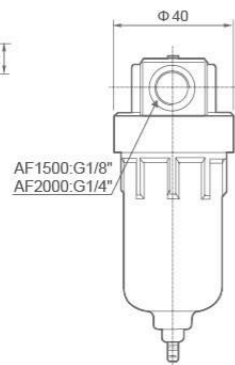

□

Drain Type
Blank: Manual Drain Type
D: Auto Drain Type

Graphic Symbol

Specification

Model	AF1500	AF2000	BF2000	BF3000	BF4000
Operating Fluid	Air				
Port Size	G1/8"	G1/4"	G1/4"	G3/8"	G1/2"
Filtering Element Reughness	40μ				
Ensured Pressure Resistance	1.5MPa				
Operating Temperature Range	5~60℃				
Capacity of Filter Cup	15cc		60 cc		
Material	Body	Aluminum Die-casting Forming			
	Container Cup	PE			
	Protective Cup Cover	-		Iron	

Overall Dimensions

AF Series

AF1500: G1/8"
AF2000: G1/4"

BF Series

BF2000: G1/4"
BF3000: G3/8"
BF4000: G1/2"

AR, BR Series Regulator

BR4000

AR2000

Ordering Code

BR

Series
AR: Small Size
BR: Middle Size

2000

Port Size
1500: G1/8"
2000: G1/4"
3000: G3/8"
4000: G1/2"

Graphic Symbol

Specification

Model	AR1500	AR2000	BR2000	BR3000	BR4000
Operating Fluid	Air				
Port Size	G1/8"	G1/4"	G1/4"	G3/8"	G1/2"
Range of Adjustable Pressure	0.05~0.85MPa				
Max Adjustable Pressure	0.95MPa				
Ensured Pressure Resistance	1.5MPa				
Operating Temperature Range	5~60℃				
Material of Body	Aluminum Die-casting Forming				

Overall Dimensions

AR Series

AR1500: G1/8"
AR2000: G1/4"

BR Series

BR2000: G1/4"
BR3000: G3/8"
BR4000: G1/2"