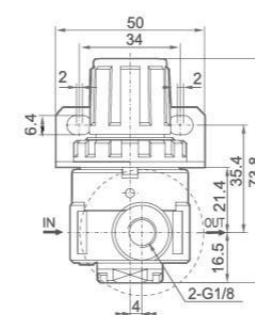

Overall Dimensions

AF Series

AF1500: G1/8"
AF2000: G1/4"

BF Series

BF2000: G1/4"
BF3000: G3/8"
BF4000: G1/2"

AR, BR Series Regulator

BR4000

AR2000

Ordering Code

BR

Series
AR: Small Size
BR: Middle Size

2000

Port Size
1500: G1/8"
2000: G1/4"
3000: G3/8"
4000: G1/2"

Graphic Symbol

Specification

Model	AR1500	AR2000	BR2000	BR3000	BR4000
Operating Fluid	Air				
Port Size	G1/8"	G1/4"	G1/4"	G3/8"	G1/2"
Range of Adjustable Pressure	0.05~0.85MPa				
Max Adjustable Pressure	0.95MPa				
Ensured Pressure Resistance	1.5MPa				
Operating Temperature Range	5~60℃				
Material of Body	Aluminum Die-casting Forming				

Overall Dimensions

AR Series

AR1500: G1/8"
AR2000: G1/4"

BR Series

BR2000: G1/4"
BR3000: G3/8"
BR4000: G1/2"