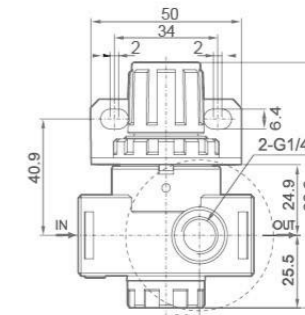

Overall Dimensions

AF Series

AF1500: G1/8"
AF2000: G1/4"

BF Series

BF2000: G1/4"
BF3000: G3/8"
BF4000: G1/2"

AR, BR Series Regulator

BR4000

AR2000

Ordering Code

BR

Series
AR: Small Size
BR: Middle Size

2000

Port Size
1500: G1/8"
2000: G1/4"
3000: G3/8"
4000: G1/2"

Graphic Symbol

Specification

Model	AR1500	AR2000	BR2000	BR3000	BR4000
Operating Fluid	Air				
Port Size	G1/8"	G1/4"	G1/4"	G3/8"	G1/2"
Range of Adjustable Pressure	0.05~0.85MPa				
Max Adjustable Pressure	0.95MPa				
Ensured Pressure Resistance	1.5MPa				
Operating Temperature Range	5~60℃				
Material of Body	Aluminum Die-casting Forming				

Overall Dimensions

AR Series

AR1500: G1/8"
AR2000: G1/4"

BR Series

BR2000: G1/4"
BR3000: G3/8"
BR4000: G1/2"