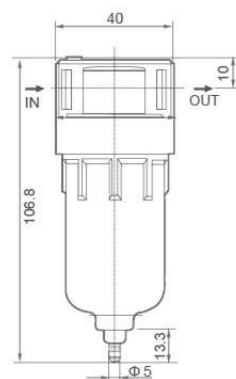

□

Drain Type
Blank: Manual Drain Type
D: Auto Drain Type

Graphic Symbol

Specification

Model	AF1500	AF2000	BF2000	BF3000	BF4000
Operating Fluid	Air				
Port Size	G1/8"	G1/4"	G1/4"	G3/8"	G1/2"
Filtering Element Reughness	40μ				
Ensured Pressure Resistance	1.5MPa				
Operating Temperature Range	5~60℃				
Capacity of Filter Cup	15cc		60 cc		
Material	Body	Aluminum Die-casting Forming			
	Container Cup	PE			
	Protective Cup Cover	-		Iron	

Overall Dimensions

AF Series

AF1500: G1/8"
AF2000: G1/4"

BF Series

BF2000: G1/4"
BF3000: G3/8"
BF4000: G1/2"

AR, BR Series Regulator

BR4000

AR2000

Ordering Code

BR

Series
AR: Small Size
BR: Middle Size

2000

Port Size
1500: G1/8"
2000: G1/4"
3000: G3/8"
4000: G1/2"

Graphic Symbol

Specification

Model	AR1500	AR2000	BR2000	BR3000	BR4000
Operating Fluid	Air				
Port Size	G1/8"	G1/4"	G1/4"	G3/8"	G1/2"
Range of Adjustable Pressure	0.05~0.85MPa				
Max Adjustable Pressure	0.95MPa				
Ensured Pressure Resistance	1.5MPa				
Operating Temperature Range	5~60℃				
Material of Body	Aluminum Die-casting Forming				

Overall Dimensions

AR Series

AR1500: G1/8"
AR2000: G1/4"

BR Series

BR2000: G1/4"
BR3000: G3/8"
BR4000: G1/2"