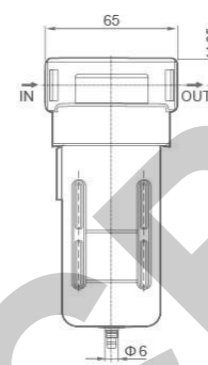

□

Drain Type
Blank: Manual Drain Type
D: Auto Drain Type

Graphic Symbol

Specification

Model	AF1500	AF2000	BF2000	BF3000	BF4000
Operating Fluid	Air				
Port Size	G1/8"	G1/4"	G1/4"	G3/8"	G1/2"
Filtering Element Reughness	40μ				
Ensured Pressure Resistance	1.5MPa				
Operating Temperature Range	5~60℃				
Capacity of Filter Cup	15cc		60 cc		
Material	Body	Aluminum Die-casting Forming			
	Container Cup	PE			
	Protective Cup Cover	-		Iron	

Overall Dimensions

AF Series

AF1500: G1/8"
AF2000: G1/4"

BF Series

BF2000: G1/4"
BF3000: G3/8"
BF4000: G1/2"

AR, BR Series Regulator

BR4000

AR2000

Ordering Code

BR

Series
AR: Small Size
BR: Middle Size

2000

Port Size
1500: G1/8"
2000: G1/4"
3000: G3/8"
4000: G1/2"

Graphic Symbol

Specification

Model	AR1500	AR2000	BR2000	BR3000	BR4000
Operating Fluid	Air				
Port Size	G1/8"	G1/4"	G1/4"	G3/8"	G1/2"
Range of Adjustable Pressure	0.05~0.85MPa				
Max Adjustable Pressure	0.95MPa				
Ensured Pressure Resistance	1.5MPa				
Operating Temperature Range	5~60℃				
Material of Body	Aluminum Die-casting Forming				

Overall Dimensions

AR Series

AR1500: G1/8"
AR2000: G1/4"

BR Series

BR2000: G1/4"
BR3000: G3/8"
BR4000: G1/2"