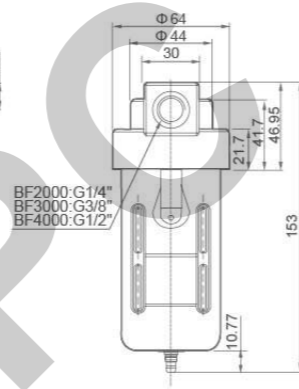

□

Drain Type
Blank: Manual Drain Type
D: Auto Drain Type

Graphic Symbol

Specification

Model	AF1500	AF2000	BF2000	BF3000	BF4000
Operating Fluid	Air				
Port Size	G1/8"	G1/4"	G1/4"	G3/8"	G1/2"
Filtering Element Reughness	40μ				
Ensured Pressure Resistance	1.5MPa				
Operating Temperature Range	5~60℃				
Capacity of Filter Cup	15cc		60 cc		
Material	Body	Aluminum Die-casting Forming			
	Container Cup	PE			
	Protective Cup Cover	-		Iron	

Overall Dimensions

AF Series

AF1500: G1/8"
AF2000: G1/4"

BF Series

BF2000: G1/4"
BF3000: G3/8"
BF4000: G1/2"

AR, BR Series Regulator

BR4000

AR2000

Ordering Code

BR

Series
AR: Small Size
BR: Middle Size

2000

Port Size
1500: G1/8"
2000: G1/4"
3000: G3/8"
4000: G1/2"

Graphic Symbol

Specification

Model	AR1500	AR2000	BR2000	BR3000	BR4000
Operating Fluid	Air				
Port Size	G1/8"	G1/4"	G1/4"	G3/8"	G1/2"
Range of Adjustable Pressure	0.05~0.85MPa				
Max Adjustable Pressure	0.95MPa				
Ensured Pressure Resistance	1.5MPa				
Operating Temperature Range	5~60℃				
Material of Body	Aluminum Die-casting Forming				

Overall Dimensions

AR Series

AR1500: G1/8"
AR2000: G1/4"

BR Series

BR2000: G1/4"
BR3000: G3/8"
BR4000: G1/2"